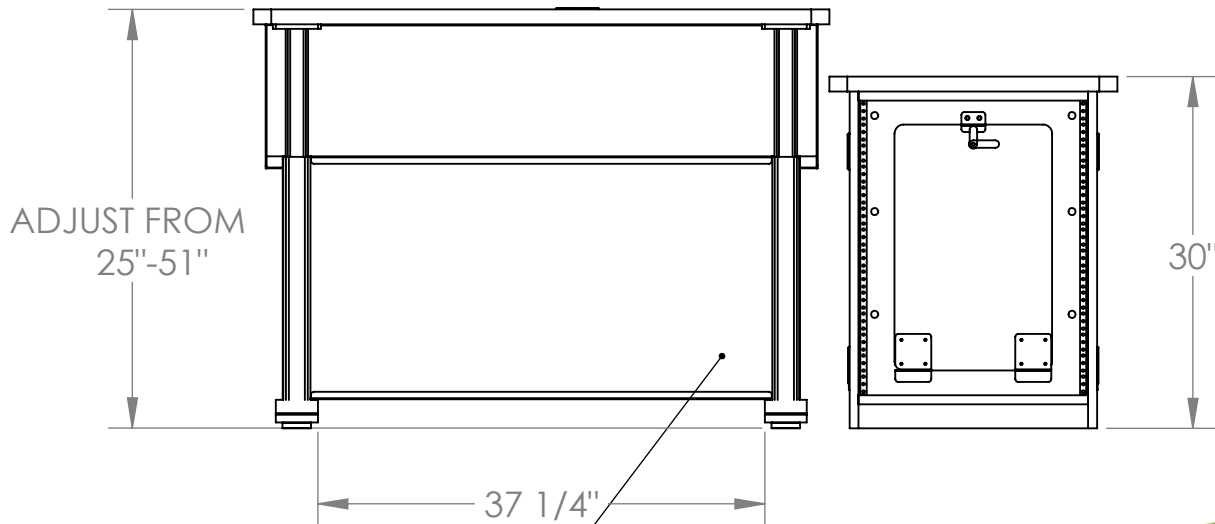

OPTIONAL 14U RACK BOX CABINET
RB-2430

NOTE: FULL LOWER
MODESTY PANEL AND
LEGS ARE ALWAYS BLACK

COMPUTER COMFORTS INC.
367 COLUMBIA
MEMORIAL PKWY.
KEMAH, TX 77565
281-535-2288

PROPRIETARY AND CONFIDENTIAL
THE INFORMATION CONTAINED IN THIS
DRAWING IS THE SOLE PROPERTY OF
COMPUTER COMFORTS INC. ANY
REPRODUCTION IN PART OR AS A WHOLE
WITHOUT THE WRITTEN PERMISSION OF
COMPUTER COMFORTS INC. IS
PROHIBITED.

DRAWN BY **SAB**
DATE **12-1-14**
DO NOT SCALE DRAWING

DIMENSIONS ARE IN INCHES
TOLERANCES:
FRACTIONAL $\pm 1/32$
ANGULAR: BEND $\pm 1^\circ$
ONE PLACE DECIMAL $\pm .02$
TWO PLACE DECIMAL $\pm .01$
THREE PLACE DECIMAL $\pm .005$