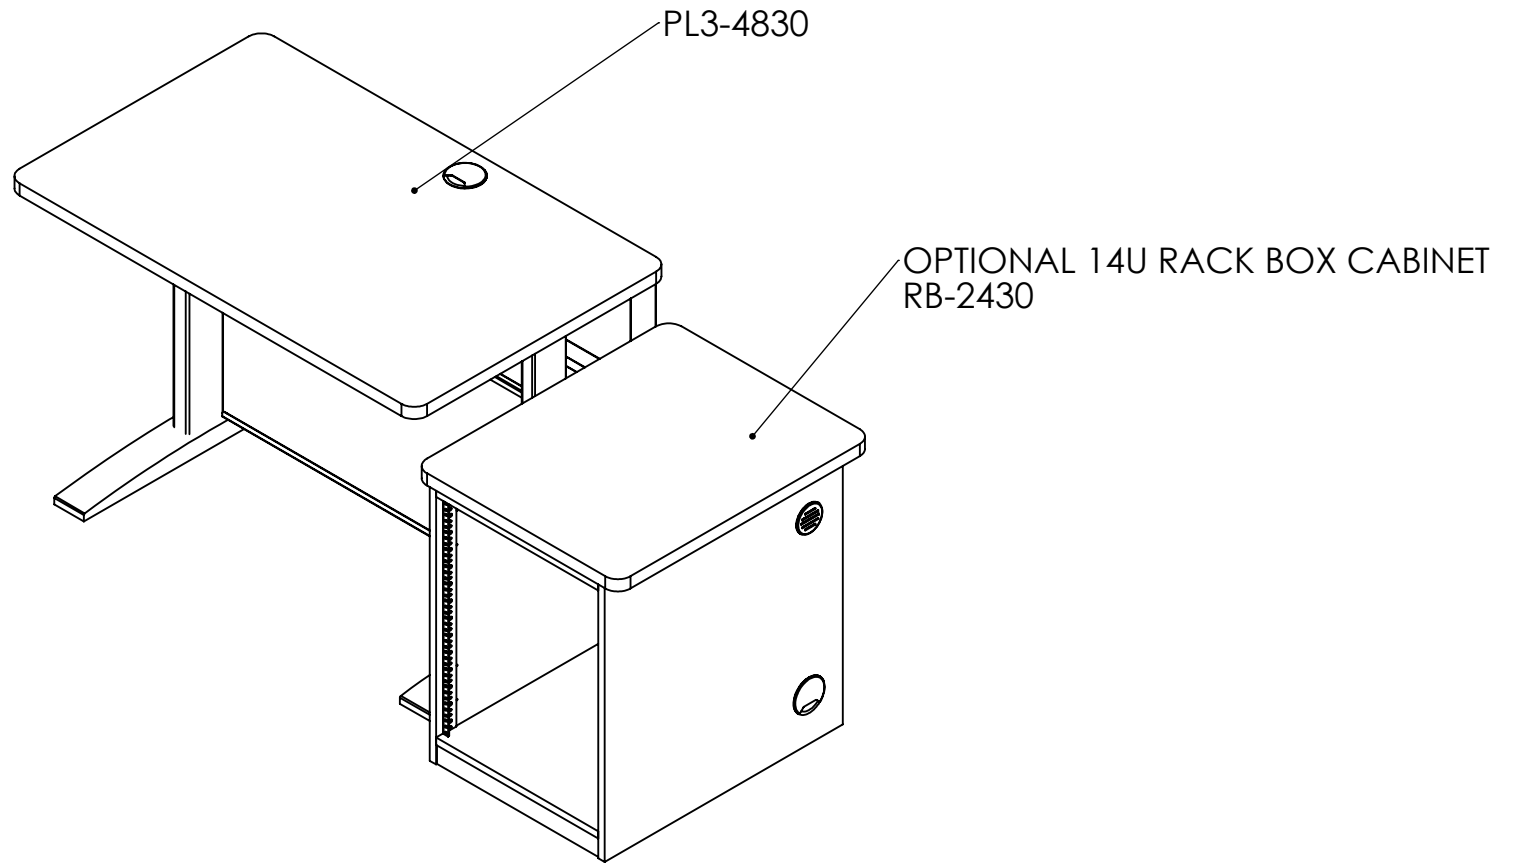

PROPRIETARY AND CONFIDENTIAL

THE INFORMATION CONTAINED IN THIS DRAWING IS THE SOLE PROPERTY OF COMPUTER COMFORTS INC. ANY REPRODUCTION IN PART OR AS A WHOLE WITHOUT THE WRITTEN PERMISSION OF COMPUTER COMFORTS INC. IS PROHIBITED.