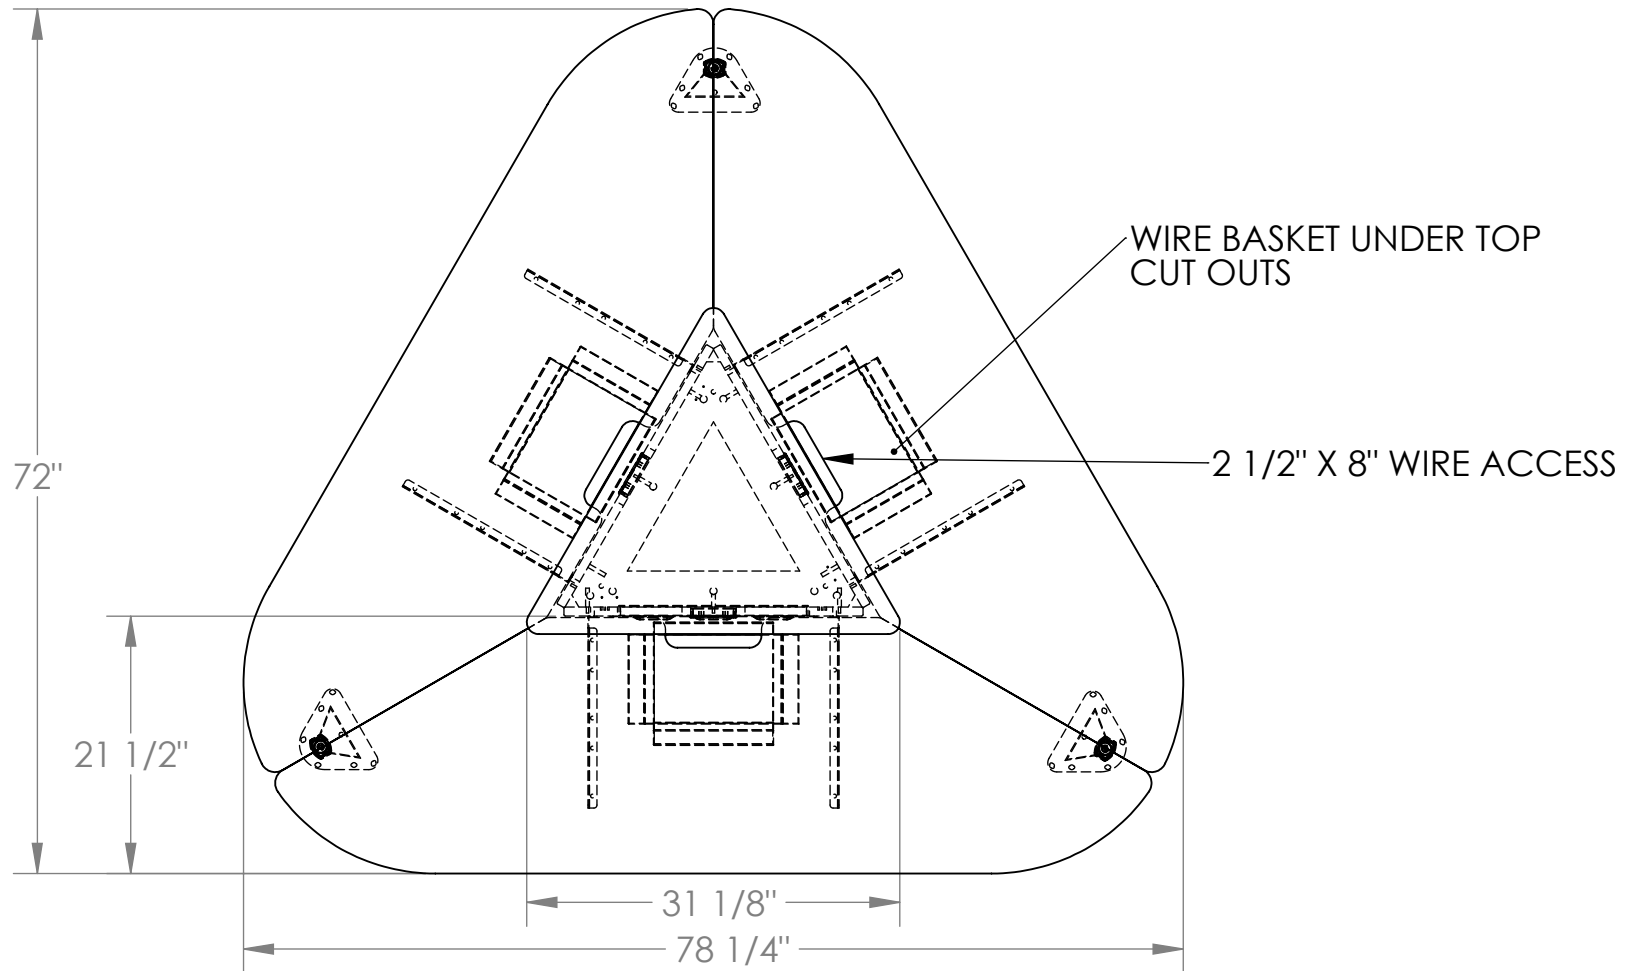

COMPUTER COMFORTS INC.

367 COLUMBIA
MEMORIAL PKWY.
KEMAH, TX 77565
281-535-2288

PROPRIETARY AND CONFIDENTIAL

THE INFORMATION CONTAINED IN THIS DRAWING IS THE SOLE PROPERTY OF COMPUTER COMFORTS INC. ANY REPRODUCTION IN PART OR AS A WHOLE WITHOUT THE WRITTEN PERMISSION OF COMPUTER COMFORTS INC. IS PROHIBITED.

DRAWN BY **SAB**
DATE **5/23/16**
DO NOT SCALE DRAWING

DIMENSIONS ARE IN INCHES
TOLERANCES:
FRACTIONAL $\pm 1/32$
ANGULAR: BEND $\pm 1^\circ$
ONE PLACE DECIMAL $\pm .02$
TWO PLACE DECIMAL $\pm .01$
THREE PLACE DECIMAL $\pm .005$

PART DESCRIPTION
ALC-72-TRI

PART#