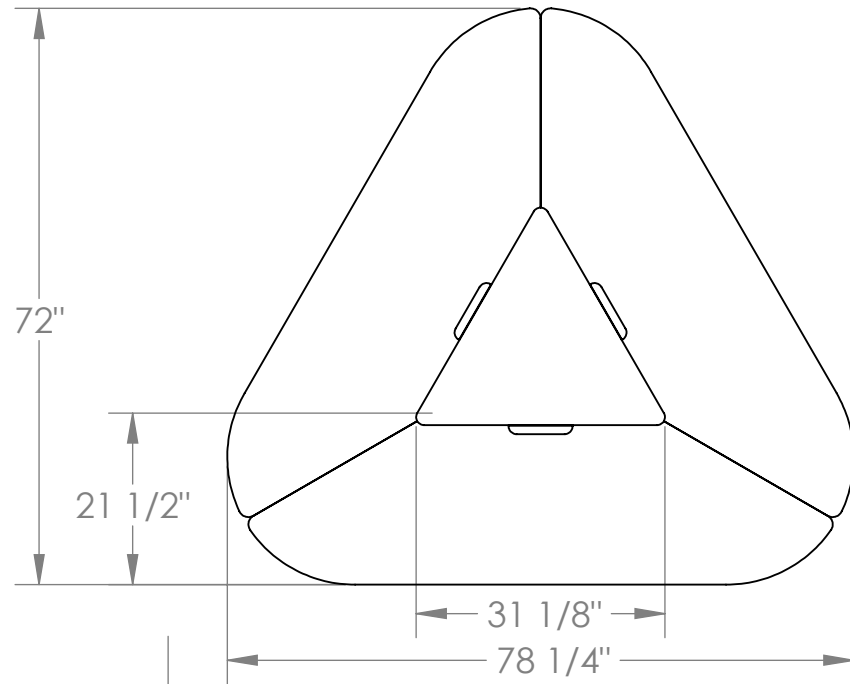

DRAWN BY **SAB**
DATE **5/23/16**
DO NOT SCALE DRAWING

DIMENSIONS ARE IN INCHES
TOLERANCES:
FRACTIONAL ± 1/32
ANGULAR: BEND ± 1°
ONE PLACE DECIMAL ±.02
TWO PLACE DECIMAL ±.01
THREE PLACE DECIMAL ±.005

PART DESCRIPTION
ALC-72-TRI
PART#

DRAWN BY **SAB**
 DATE **5/23/16**
 DO NOT SCALE DRAWING

DIMENSIONS ARE IN INCHES
 TOLERANCES:
 FRACTIONAL $\pm 1/32$
 ANGULAR: BEND $\pm 1^\circ$
 ONE PLACE DECIMAL $\pm .02$
 TWO PLACE DECIMAL $\pm .01$
 THREE PLACE DECIMAL $\pm .005$