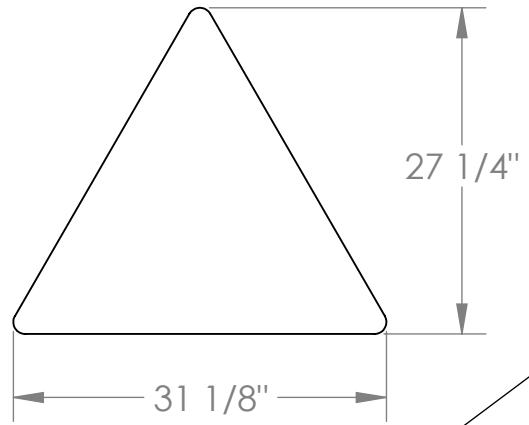

GROMMET UNDER WORK SURFACE TOP